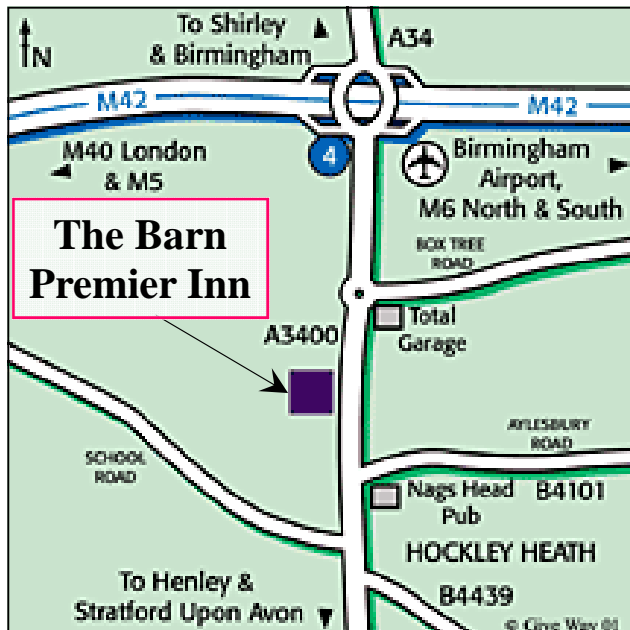

LOCATION

THE BARN Premier Inn

Stratford Road
Hockley Heath,
Solihull,
B94 6NX
Tel: 01564 782 144

The Barn Premier Inn is situated on the A3400 Birmingham to Stratford-upon-Avon road, 2 miles south of J4 of the M42.

(Please park at the rear and use the hotel entrance)